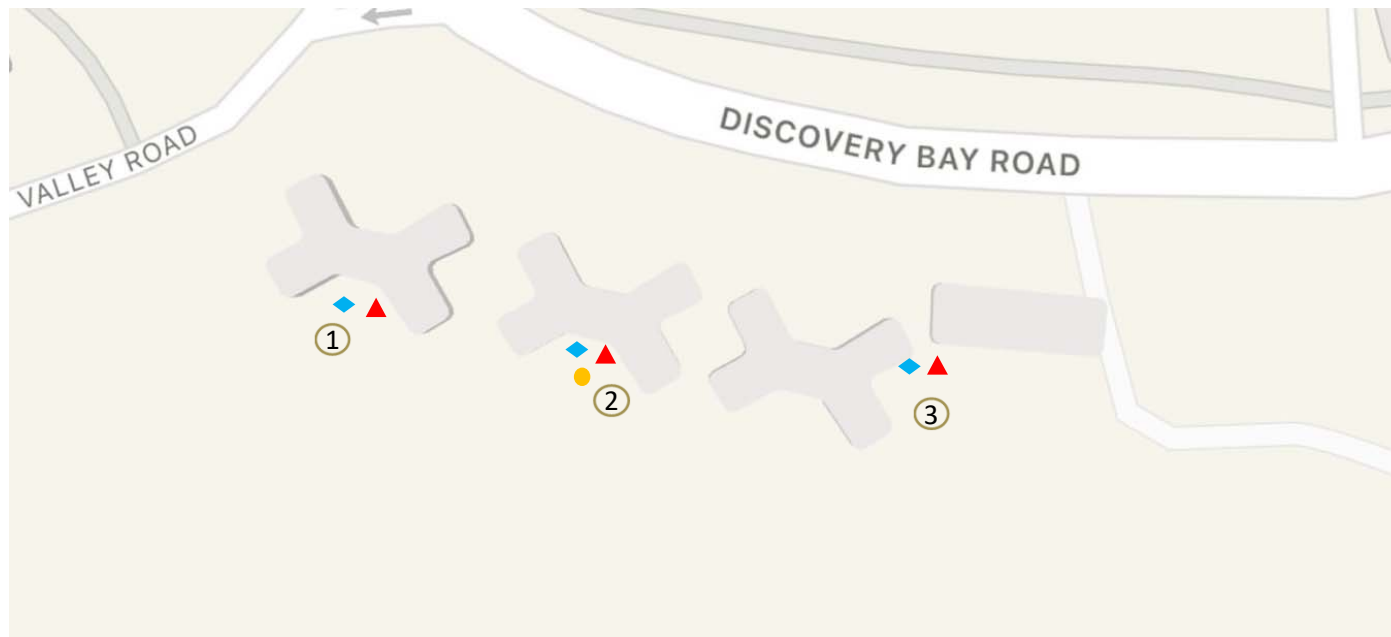

Location of Recycle Bins in Hillgrove 康慧台回收桶位置

- = Recycle bin location 回收桶位置 (Total 總數 : 3)
- ▲ = Glass bin Location 玻璃桶位置 (Total 總數 : 3)
- = Food waste bin location 廚餘桶位置 (Total 總數 : 1)