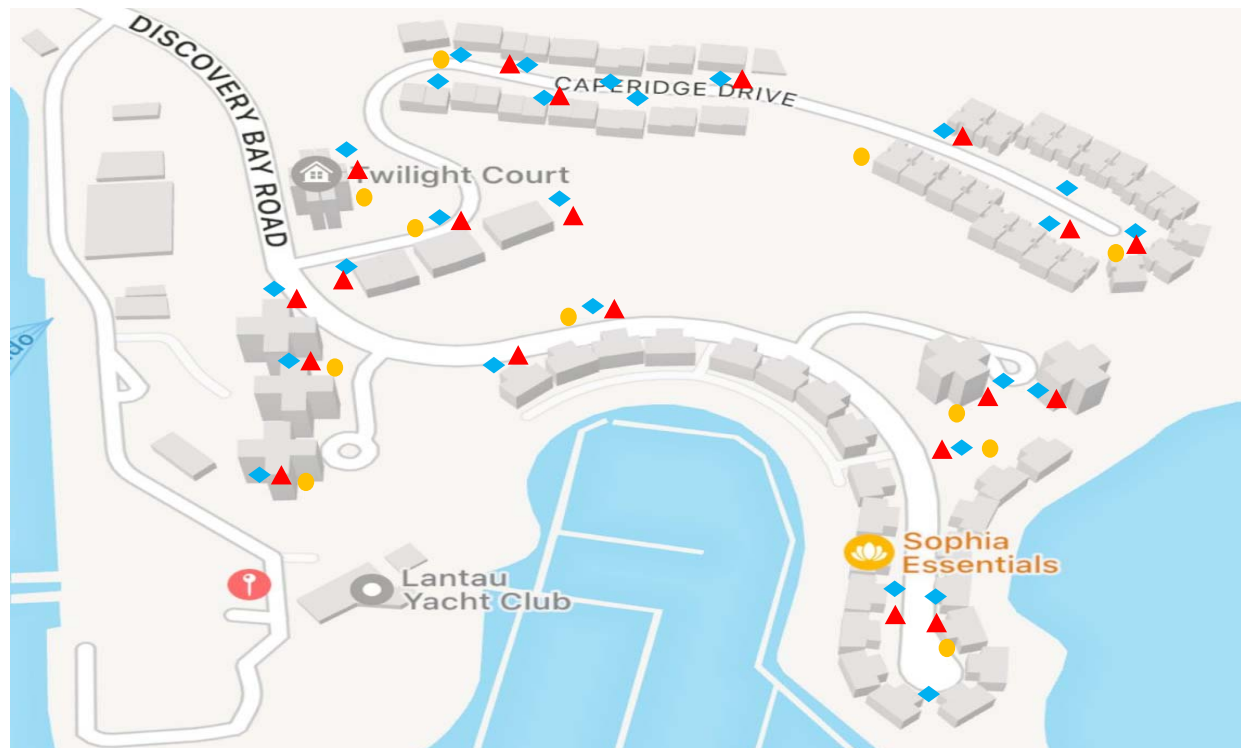

Location of Recycle Bins in Parkvale Village 寶峰回收桶位置

- ◆ = Recycle bin location (Total: 7) 回收桶位置 (總數: 7)
- ▲ = Glass bin Location (Total: 6) 玻璃桶位置 (總數: 6)
- = Food waste bin location (Total: 3) 廚餘桶位置 (總數: 3)

Location of Recycle Bins in Parkvale Village 寶峰回收桶位置

	Recycle Bin 回收桶	Glass Bin 玻璃桶	Food Waste Bin 廚餘桶
Woodgreen Court 寶翠閣	✓✓	✓✓	
Woodland Court 寶琳閣	✓	✓	✓
3 Parkvale Drive 寶峰徑3號	✓	✓	✓
7 Parkvale Drive 寶峰徑7號	✓	✓	
Between Coral Court and Crystal Court 寶晶閣及寶珊閣之間	✓✓	✓	✓

Location of Recycle Bins in Peninsula 蘅峰回收桶位置

- ◆ = Recycle bin location 回收桶位置 (Total 總數 : 26)
- ▲ = Glass bin Location 玻璃桶位置 (Total 總數 : 20)
- = Food waste bin location 廚餘桶位置 (Total 總數 : 11)

Location of Recycle Bins in Peninsula 蘅峰回收桶位置