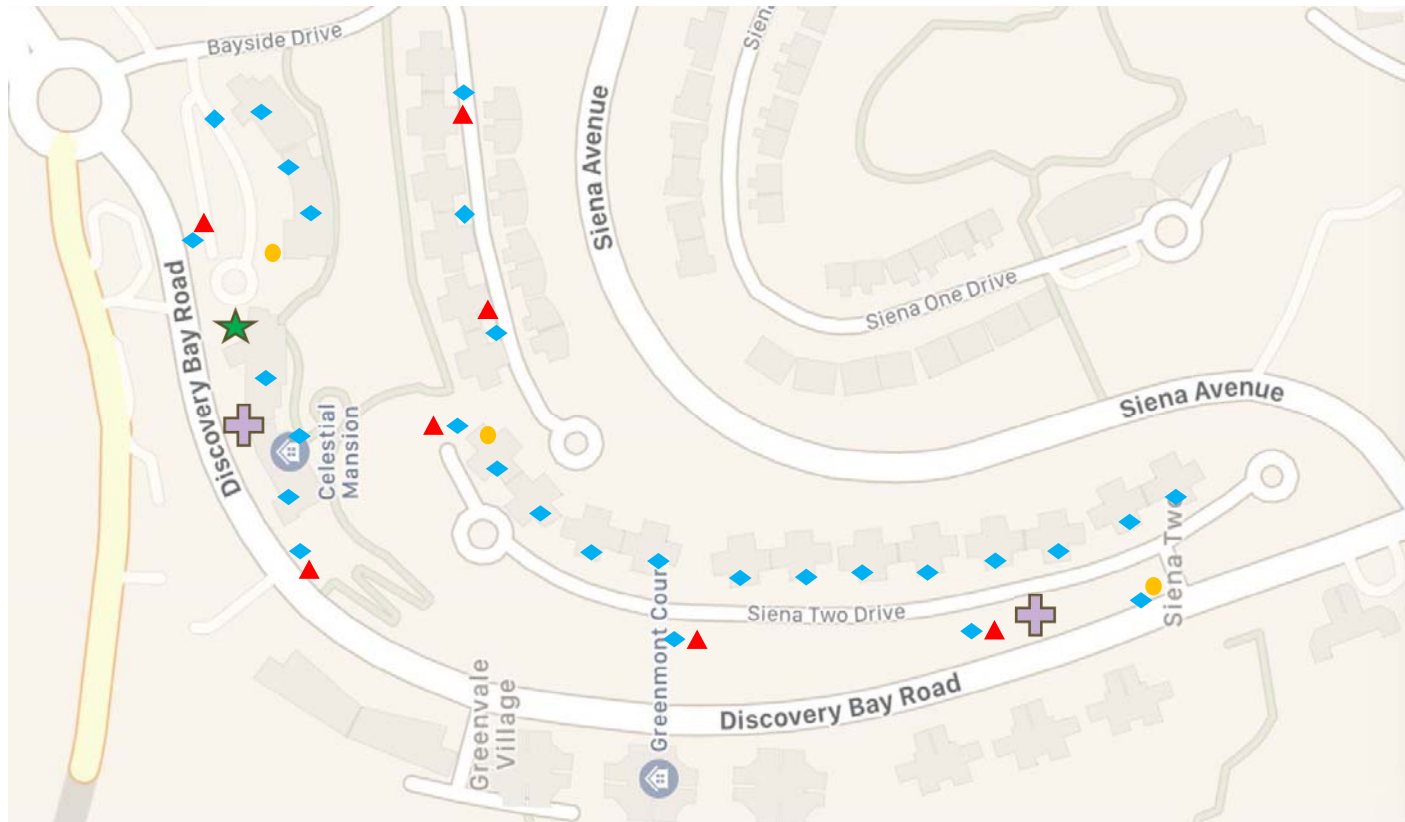

Location of Recycle Bins in Siena One 海澄湖畔一段回收桶位置

◆ = Recycle bin location 回收桶位置

▲ = Glass bin Location 玻璃桶位置

● = Food waste bin location 廚餘桶位置

Location of Recycle Bins in Siena One 海澄湖畔一段回收桶位置

	Recycle Bin 回收桶	Glass Bin 玻璃桶	Food Waste Bin 廚餘桶
Crestline Mansion 海澄閣			✓
Skyline Mansion 天澄閣	✓	✓	
Block 6 6座	✓	✓	
Block 20 20座	✓	✓	
Block 32 32座	✓	✓	✓
Block 42 42座	✓	✓	
Block 52 52座	✓	✓	
Each Floor in Crestline Mansion 海澄閣各層	✓		
Each Floor in Skyline Mansion 天澄閣各層	✓		

Location of Recycling Bins in Siena Two 海澄湖畔二段回收桶位置

-  = Recycling bin location 回收桶位置 (Total 總數: 28)
-  = Glass bin Location 玻璃桶位置 (Total 總數: 7)
-  = Food waste bin location 廚餘桶位置 (Total 總數: 3)
-  = Smart Recycling bin location 智能回收箱位置 (Total 總數: 1)
-  = Smart Used Clothes Recycling bin location 智能舊衣回收箱位置 (Total 總數: 2)