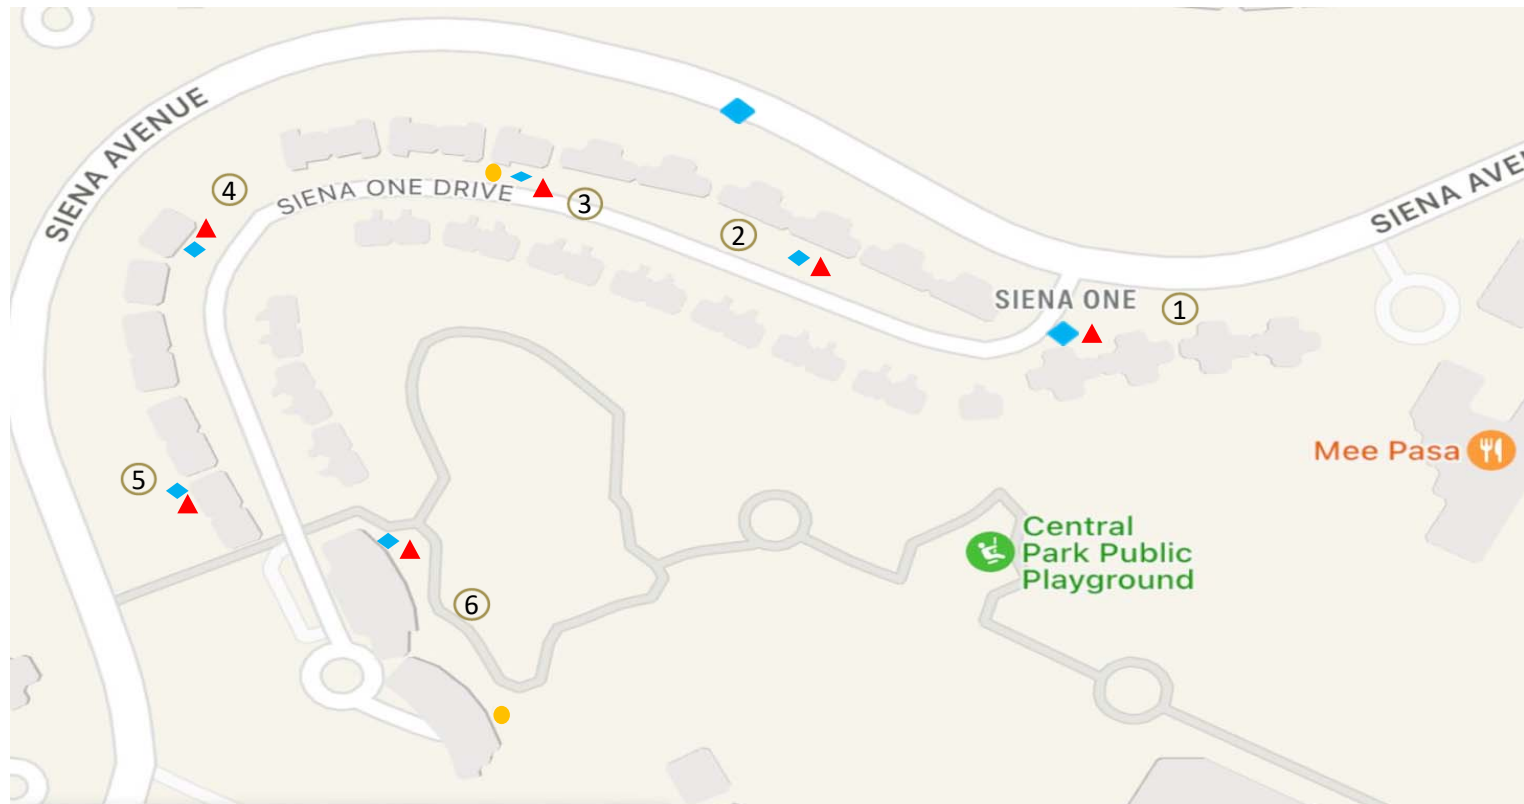

Location of Recycle Bins in Siena One 海澄湖畔一段回收桶位置

◆ = Recycle bin location 回收桶位置

▲ = Glass bin Location 玻璃桶位置

● = Food waste bin location 廚餘桶位置