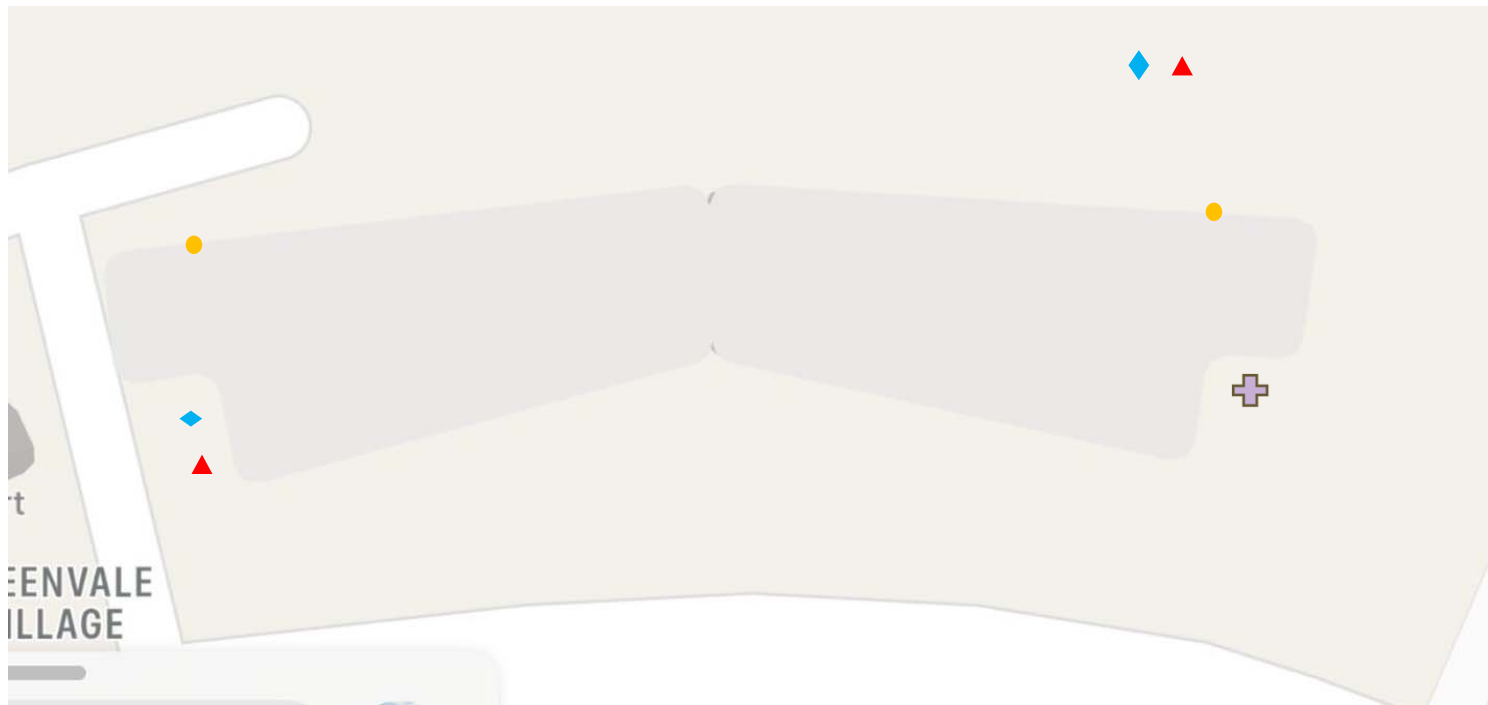

Location of Recycle Bins in Neo Horizon 時峰回收桶位置

- = Recycle bin location 回收桶位置 (Total 總數 : 2)
- ▲ = Glass bin Location 玻璃桶位置 (Total 總數 : 2)
- = Food waste bin location 廚餘桶位置 (Total 總數 : 2)
- ⊕ = Smart Used Clothes Recycling bin location 智能舊衣回收箱位置 (Total 總數 : 1)