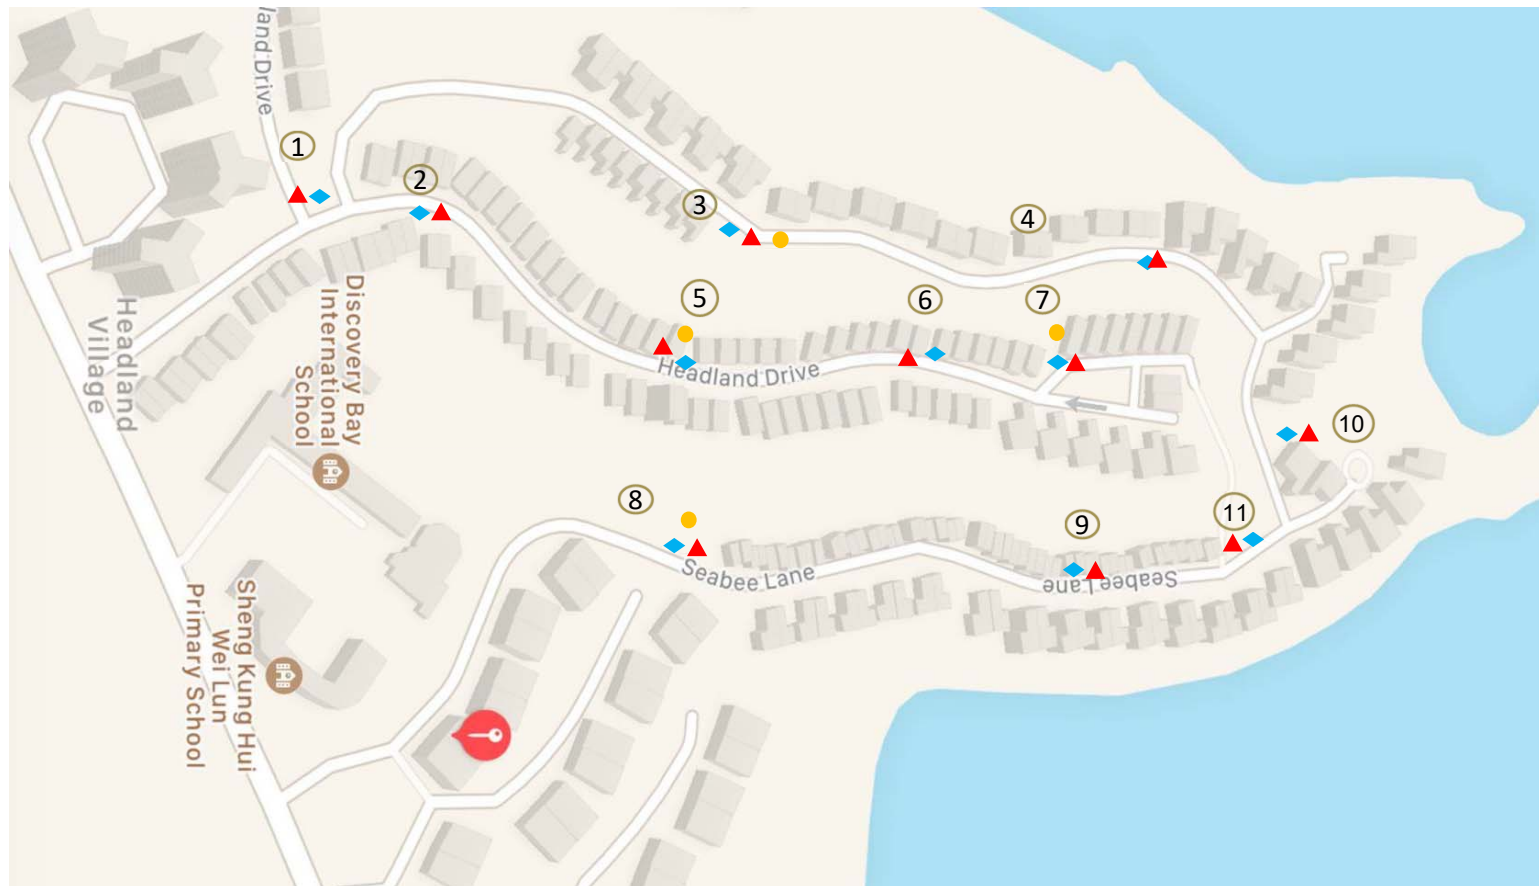

Location of Recycle Bins in DB Plaza 愉景廣場回收桶位置

◆ = Recycle bin location 回收桶位置 (Total 總數 : 2)

▲ = Glass bin Location 回收桶位置 (Total 總數 : 0)

Location of Recycle Bins in DB Plaza 愉景廣場回收桶位置

	Recycle Bin回收桶	Glass Bin 玻璃桶
Apartment 01-06 Exit in Plaza Lane 住宅一至六號廣場徑出口	✓	NA
Apartment 07-14 Exit in Plaza Lane 住宅七至十四號廣場徑出口	✓	NA

Location of Recycle Bins in Headland Village 蔚陽回收桶位置

-  = Recycle bin location 回收桶位置 (Total 總數 : 11)
-  = Glass bin Location 玻璃桶位置 (Total 總數 : 11)
-  = Food waste bin location 廚餘桶位置 (Total 總數 : 4)

Location of Recycle Bins in Headland Village 蔚陽回收桶位置